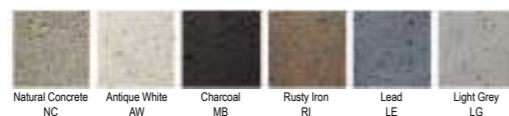

Available colours of Concrete Surface

3

3a. High Box LCE.0642.2090.LG (set of 2)
Size 90x45x90 cm 35.4x17.7x35.4"
70x35x70 cm 27.6x13.8x27.6"
N.W 33 kgs 72.8 lbs
Packing 1 set/Bundle Qty/Full Pal. 4 sets
MOQ 3 pals

3b. High Box with second bottom LCE.0642.2091.LG (set of 2)
Size 90x45x90 cm 35.4x17.7x35.4"
70x35x70 cm 27.6x13.8x27.6"
N.W 39 kgs 86 lbs
Packing 1 set/Bundle Qty/Full Pal. 4 sets
MOQ 3 pals