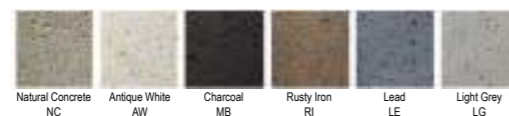

Available colours of Concrete Surface

Available colours of Concrete Surface

Rusty Iron

1. Barrel Park
LCE.0892.3055.RI (set of 3)

Size	d.55x55 cm	d.21.7x21.7"
	d.44x44 cm	d.17.3x17.3"
	d.34x34 cm	d.13.4x13.4"
N.W	15.5 kgs	34.1 lbs
Packing	1 set/Bundle	Qty/Full Pal. 12 sets
MOQ	3 pals	