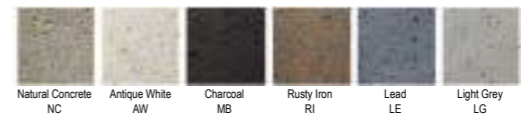

Available colours of Concrete Surface