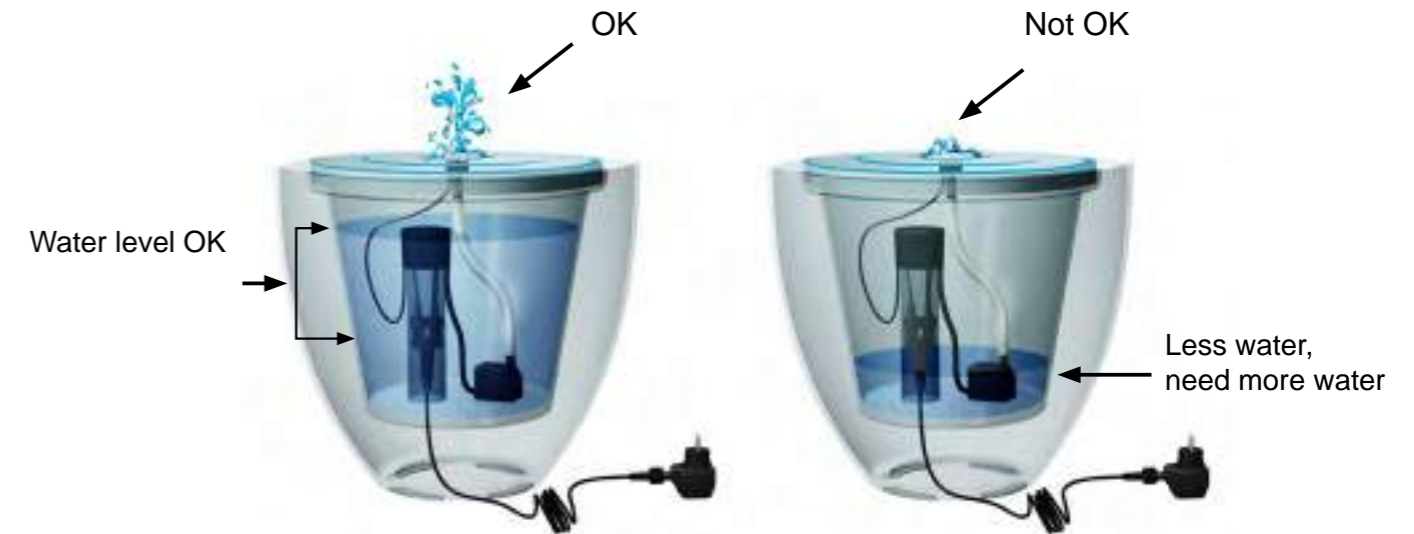

D. Fountain

1. Assembly Instruction & Usage Instruction

Component List

(Please check the components before starting to assembly)

1. Rubber ring
2. Led
3. Pump
4. 2-way-splitter
5. Rubber stopper
6. Plastic tube
7. Plug

S1 Place the LED into the hole of the lid. Rubber ring may help to secure the LED.

S2 Put the wire of led and pump through the pipe.

S3 Attach the wire of pump and led to 2-way splitter.

S4 Pull the wire back to the pipe or hide it under the bottom.

S5 Cover the pipe with the rubber stopper after pull the wire to the pipe.

S6 Attach the plastic tube to the led and pump.

S7 Pour the water in. Attach the wire to the plug. Press the pump down and place the lid of fountain.

2. Fountain maintenance

S1. Consistent filling water is required to maintain a proper water level and ensure that the pump remains totally submerged. If not, the pump will be damaged.

S2. Keep pump inflow free of debris to insure proper water flow.

S3. Periodical cleaning of the fountain will extend its life.

S4. Do not use the fountain in wintertime. We suggest that fountain not be left outside in wintertime. If fountain must be left outside, remove all technical equipment (pump, rubberstopper and drainage pipe). Please make sure that water does not accumulate in the basin and freeze.

S5. If it is used outdoors, it should be equipped with a protective cover for plug.

WARNING:

Place the power plug in the dry place protected from direct sunlight where the temperature does not high.