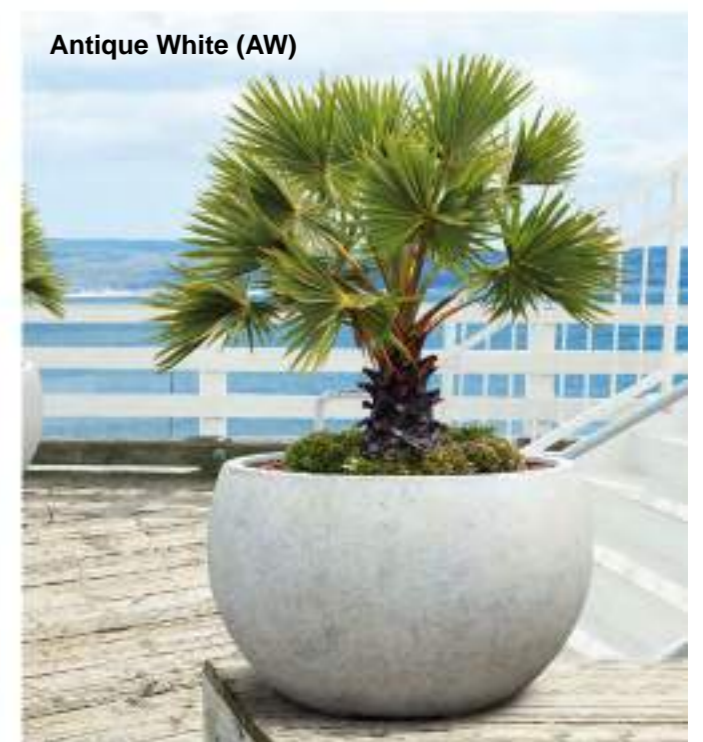

Antique Surface