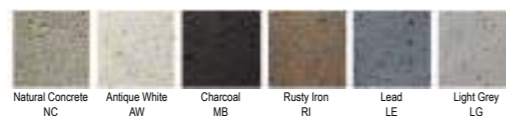

Available colours of Concrete Surface