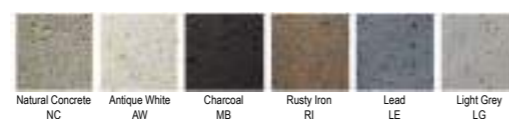

Available colours of Concrete Surface