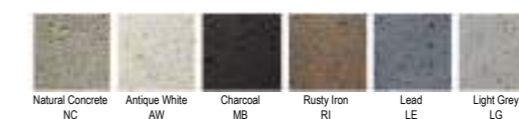

Available colours of Concrete Surface