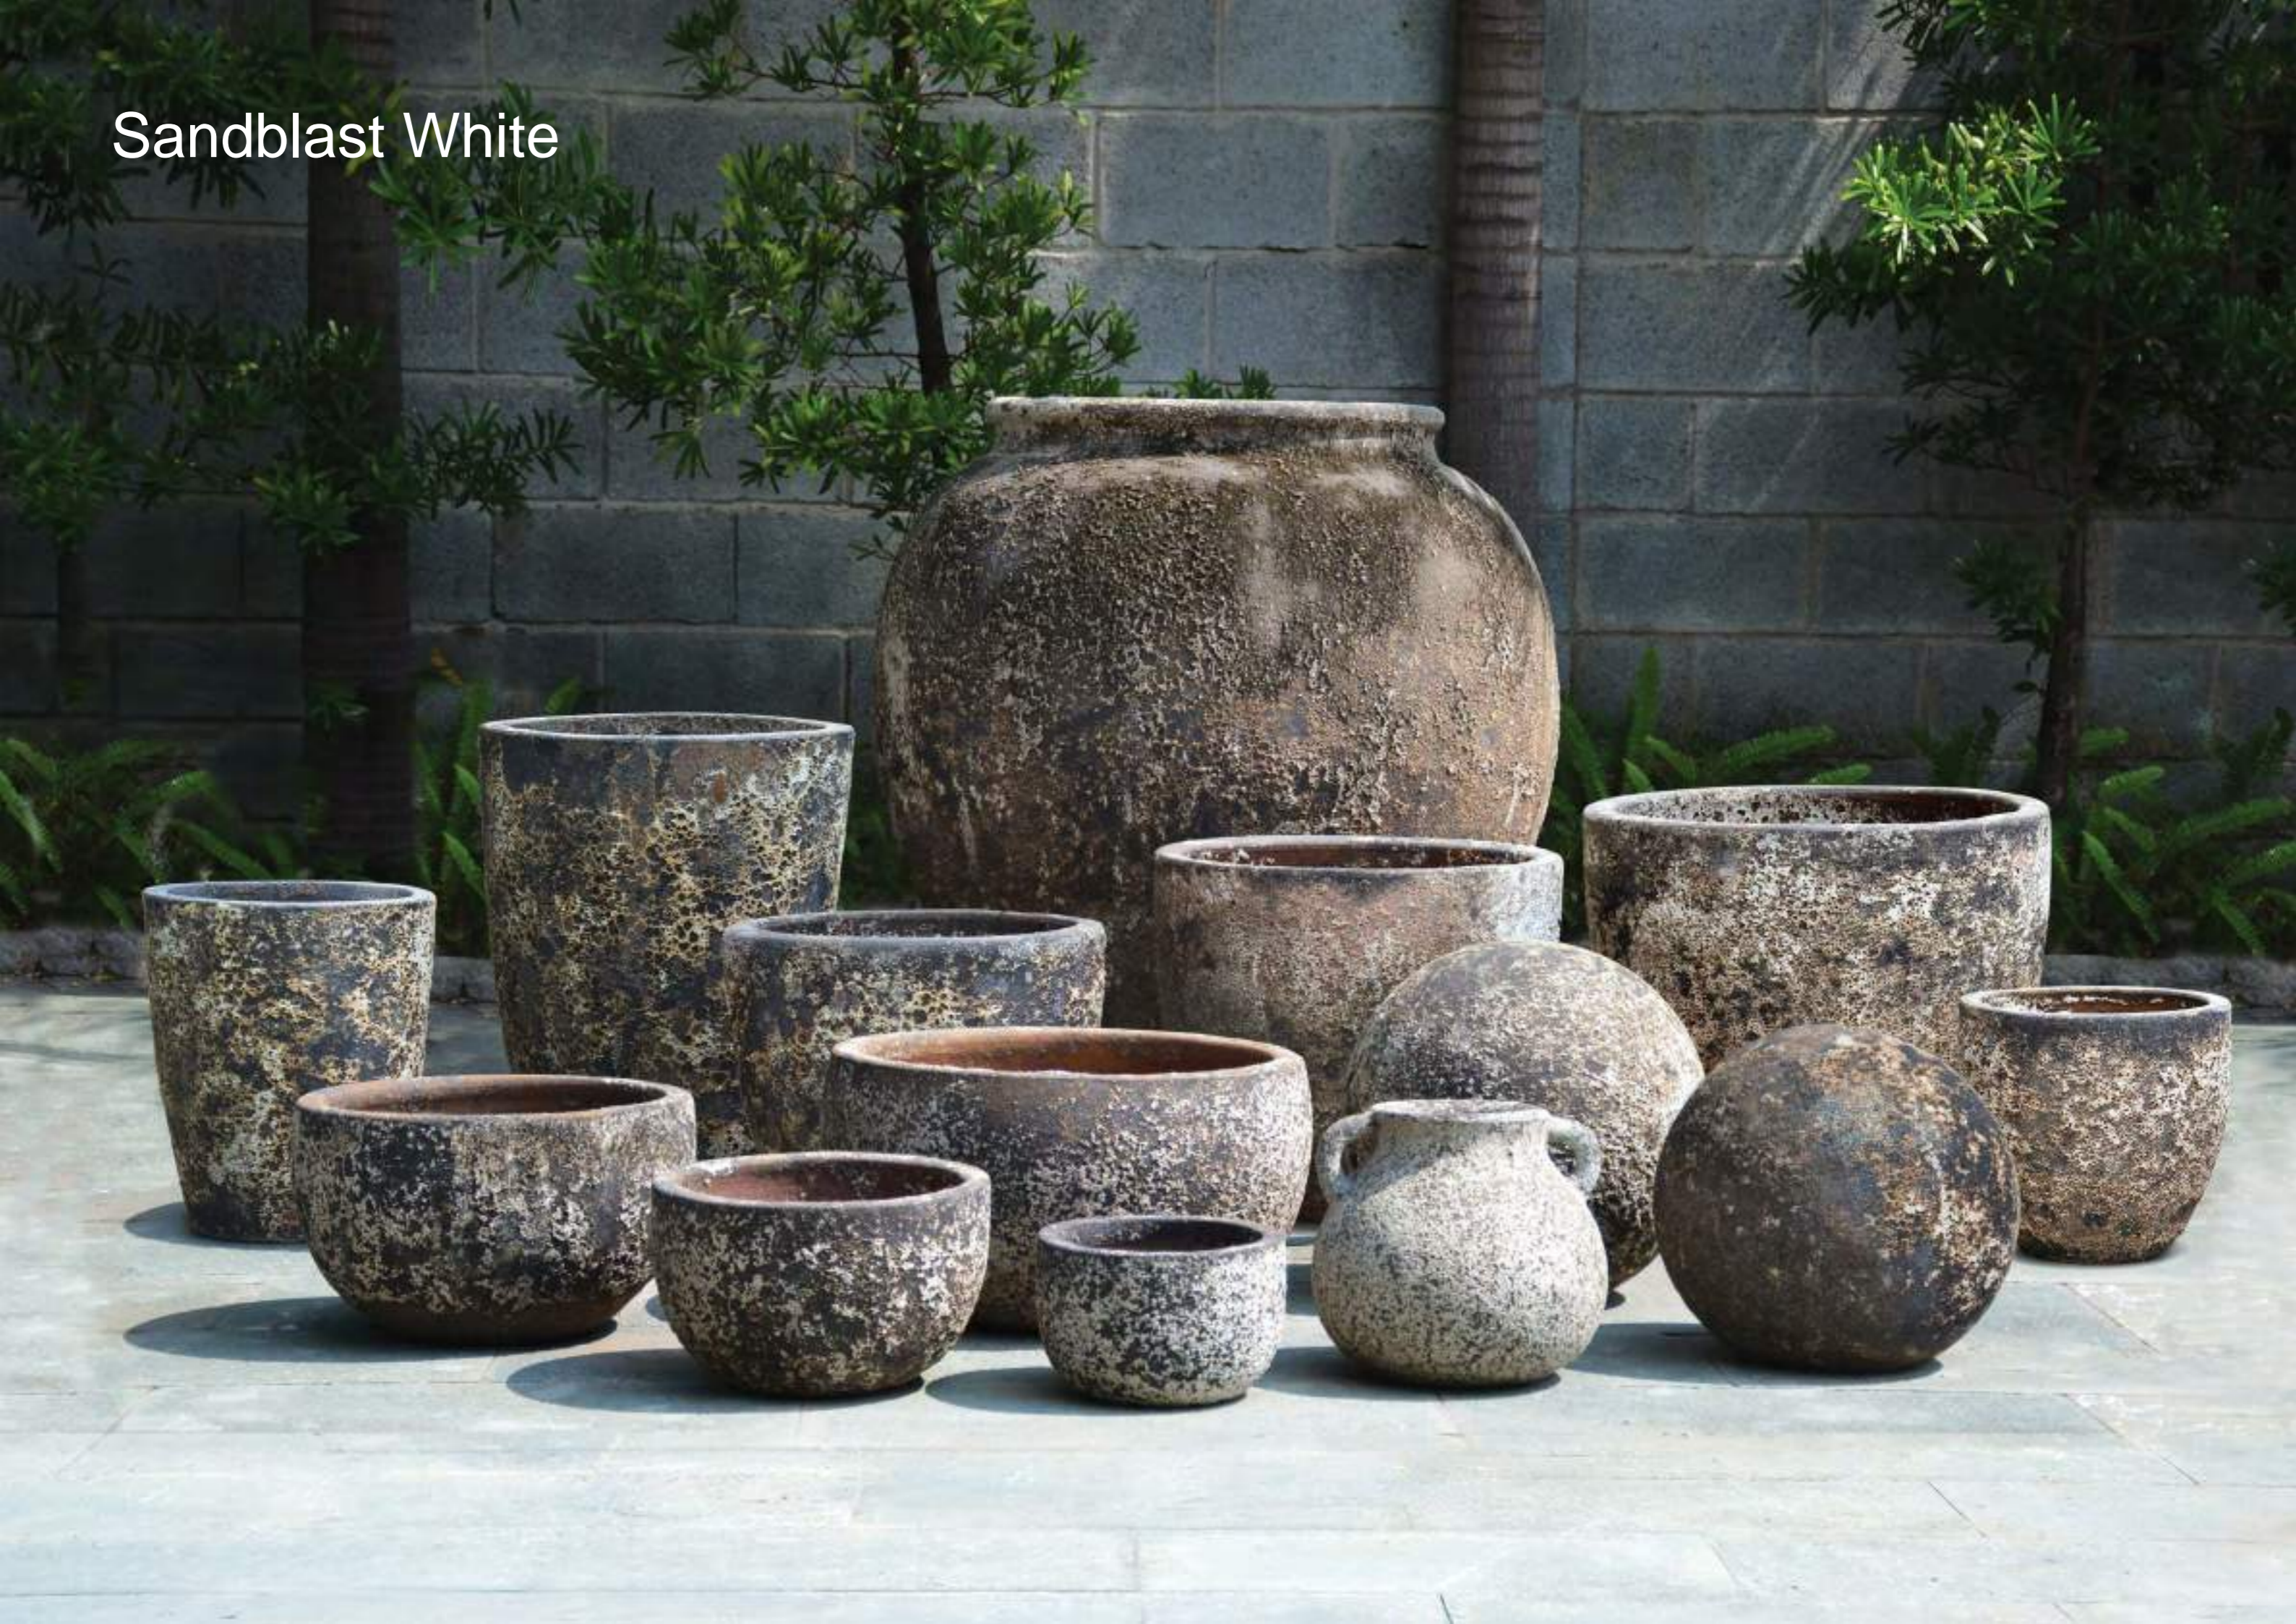

Sandblast White

1

1. Round Park GSB.0788.3055.AW (Set of 3)
 Size d.55x45 cm d.21.7x17.7"
 d.44x36 cm d.17.3x14.2"
 d.35x29 cm d.13.8x11.4"
 N.W 67 kgs 147.4 lbs
 Packing 1 set/Bundle Qty/Full Pal. 16 sets
 MOQ 50 sets