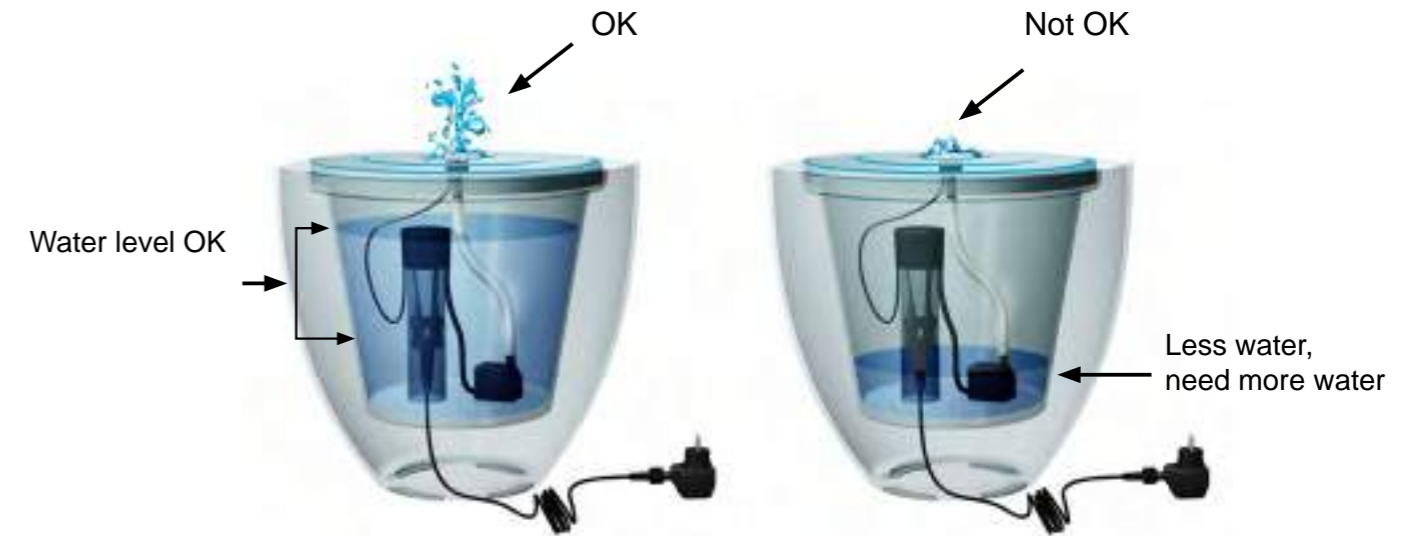

D. Fountain

1. Assembly Instruction & Usage Instruction

Component List

(Please check the components before starting to assembly)

1. Rubber ring
2. Led
3. Pump
4. 2-way-splitter
5. Rubber stopper
6. Plastic tube
7. Plug

S1 Place the LED into the hole of the lid. Rubber ring may help to secure the LED.

S2 Put the wire of led and pump through the pipe.

S3 Attach the wire of pump and led to 2-way splitter.

S4 Pull the wire back to the pipe or hide it under the bottom.

S5 Cover the pipe with the rubber stopper after pull the wire to the pipe.

S6 Attach the plastic tube to the led and pump.

S7 Pour the water in. Attach the wire to the plug. Press the pump down and place the lid of fountain.

2. Fountain maintenance

S1. Consistent filling water is required to maintain a proper water level and ensure that the pump remains totally submerged. If not, the pump will be damaged.

S2. Keep pump inflow free of debris to insure proper water flow.

S3. Periodical cleaning of the fountain will extend its life.

S4. Do not use the fountain in wintertime. We suggest that fountain not be left outside in wintertime. If fountain must be left outside, remove all technical equipment (pump, rubberstopper and drainage pipe). Please make sure that water does not accumulate in the basin and freeze.

S5. If it is used outdoors, it should be equipped with a protective cover for plug.

WARNING:

Place the power plug in the dry place protected from direct sunlight where the temperature does not high.